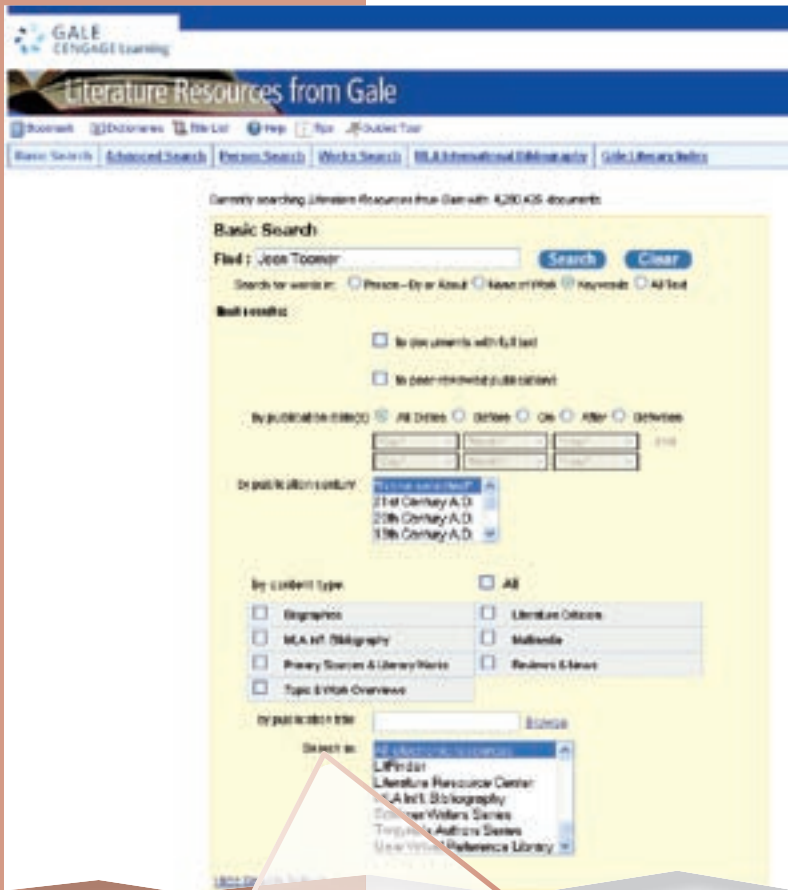

Cross-search for success

Literature Resource Center is included in *Literature Resources from Gale*, a customizable selection of research products that helps you make the most of your investment and boost usage of your online collection.

By providing a one-stop, intuitive cross-searching environment for any combination of the proven products shown below, *Literature Resources from Gale* offers students, academics, researchers and general readers the accurate results they want and the ease of use they demand.

Cross-search *Literature Resource Center* with ...

1 LitFinder

Gale's core repository of full-text literature, LitFinder spans history and geography to deliver more than 145,000 poems, short stories, essays, speeches and plays representing the work of more than 80,000 authors and 660 nationalities.

2 *MLA International Bibliography*

For sheer depth and scope of bibliographic data, there is no equal! More than 2 million citations cover more than 80 years of publishing, with an additional 66,000 new citations added each year.

3 *Scribner Writers Series*

This series is designed to work the way students conduct literary research — going directly to an entry on a specific author, combining search criteria, or exploring thematic and chronological topics to make connections among writers.

4 *Twayne's Authors Series*

With in-depth introductions to the lives and works of writers, the history and influence of literary movements and to the development of literary genres, Twayne's is an ideal starting point for research on literary works and figures.

5 *Gale Virtual Reference Library*

By combining the convenience of an online search engine with the authority of our 50-year publishing legacy, *Gale Virtual Reference Library* lets you fill virtual shelves with acclaimed literature eBooks from Gale and a host of premier partners.

Free trial

For a free trial to *Literature Resources from Gale* (or any combination of the individual products), contact your Gale Representative or visit gale.com/LitSol.